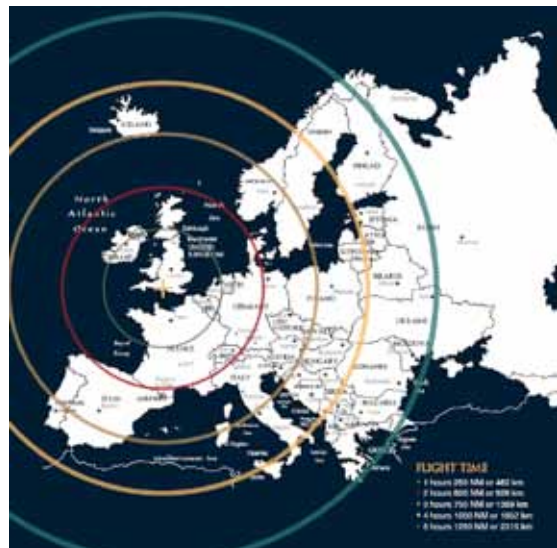

SKY-ELITE - THE NEW EUROPEAN BUSINESS DELIVERY SOLUTION

Based from Bournemouth Airport, Sky Elite provide a business transport solution throughout Europe. Successful businesses need overseas meetings, and moving staff through Heathrow or Gatwick can be expensive – transfers, flights, staff time and hotels all add up, though they are nothing compared to the risk of losing a big contract because you're tired and stressed.

Sky Elite can get you to your meeting and back in the same day, departing and returning at the time that suits you, in the safest general aviation aircraft ever built, fully prepared for your business needs. Want to rest in preparation for the big presentation? Lie back in the fully reclining executive seats. Need to discuss strategy? All seats can be faced inwards so everybody can be involved. Last minute powerpoint additions? Use the power sockets and presentation screen.

Pioneers in dry leasing contracts, Sky Elite offer aircraft leased by the hour, available wherever and whenever you need them. You can also use your own pilot (or one approved by the insurance company). The aim is to reduce the cost of personalised air transportation for businesses by using our own state of the art aircraft and technology.